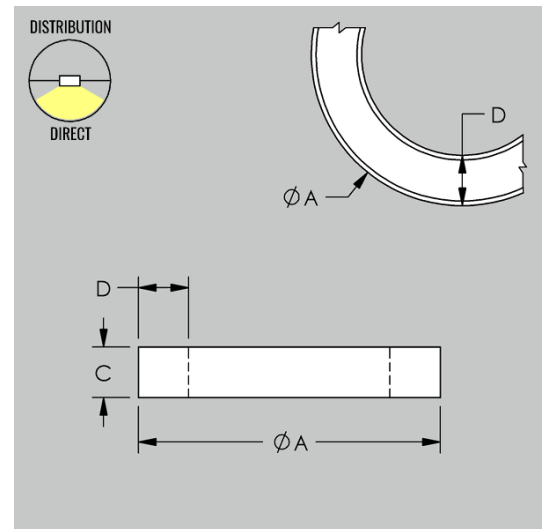

Other Options:

REM Remote Emergency Power Supply

Notes:

- Custom sizes and finishes available upon request.
- Camman reserves the right to make design changes without prior notice.
- Mounting is to a 4 inch octagonal junction box.
- Photometric information is available at cammanlighting.com