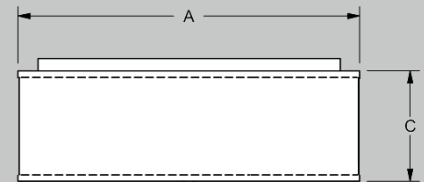

Notes:

- Custom sizes and finishes available upon request.
- Camman reserves the right to make design changes without prior notice.
- Mounting is to a 4 inch octagonal junction box.
- Photometric information is available at cammanlighting.com