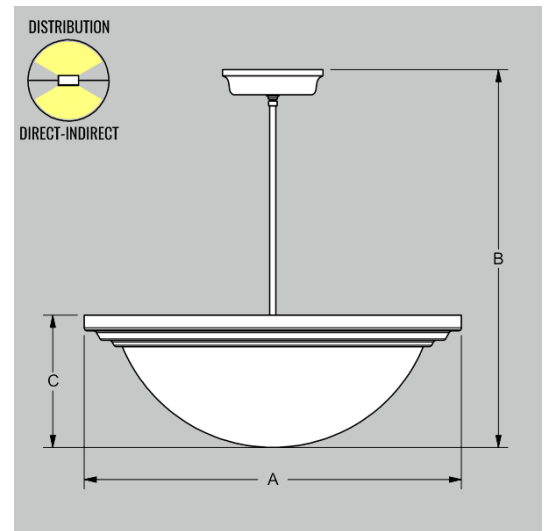

### Hanging Options:

**ST** Stem

### Other Options:

<b>OAH</b>	Overall Height (Specify in Comments)	<b>REM</b>	Remote Emergency Power Supply (24" Size)
<b>DC</b>	Clear Acrylic Dust Cover	<b>IEM</b>	Integral Emergency Power Supply (30", 36" & 42" Sizes)