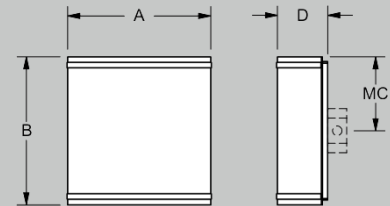

Notes:

- Custom sizes and finishes available upon request.
- Camman reserves the right to make design changes without prior notice.
- Mounting is to a 4 inch octagonal junction box.
- Photometric information is available at cammanlighting.com