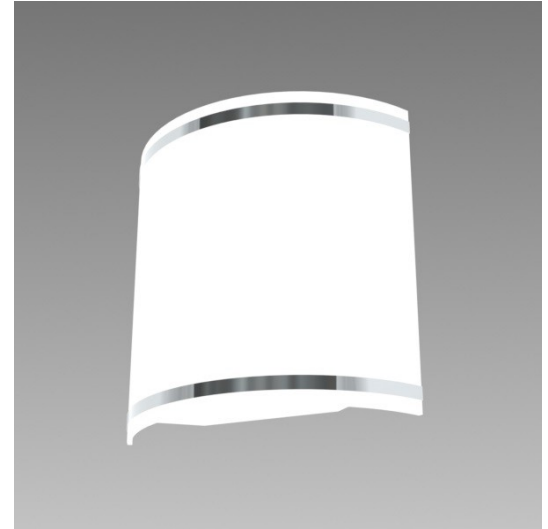

Other Options:

REM Remote Emergency Power Supply **MAL** Matte Finish on Alabaster Acrylic

DISTRIBUTION