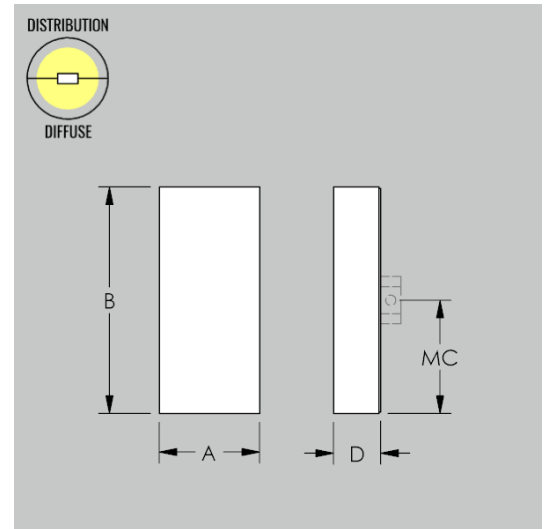

Fixture Number				
Project Title		Type		Qty
Comments				

W400 | Alexis

- Fully Enclosed Matte White Acrylic Diffuser
- No Visible Hardware
- ADA

Dimensions and Lamping:

W400-12 6" A x 12" B x 3.75" D x 6" MC Weight: 4 lbs.
LN LED: Nominal 20W, 1550 Delivered Lumens

W400-18 8" A x 18" B x 3.75" D x 9" MC Weight: 6 lbs.
LN LED: Nominal 30W, 2550 Delivered Lumens

LED Color Temperature:

35K 3500K **30K** 3000K **40K** 4000K

Control:

CLV Integral Power Supply, 0-10V Dimming to 1%

Voltage:

1 120V **2** 277V **MV** Multi-Volt

Diffusers:

WM Matte White Acrylic

Other Options:

REM Remote Emergency Power Supply

Notes:

- Custom sizes and finishes available upon request.
- Camman reserves the right to make design changes without prior notice.
- Mounting is to a 4 inch octagonal junction box.
- Photometric information is available at cammanlighting.com.