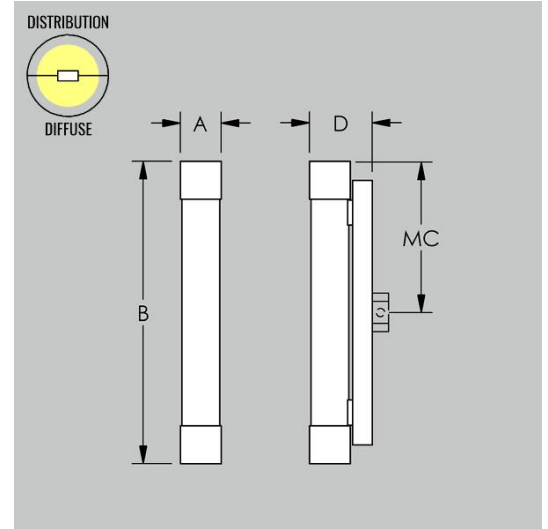

Other Options:

REM Remote Emergency Power Supply

Notes:

- Custom sizes and finishes available upon request.
- Camman reserves the right to make design changes without prior notice.
- Mounting is to a 2 x 4 inch rectangular junction box.
- Photometric information is available at cammanlighting.com