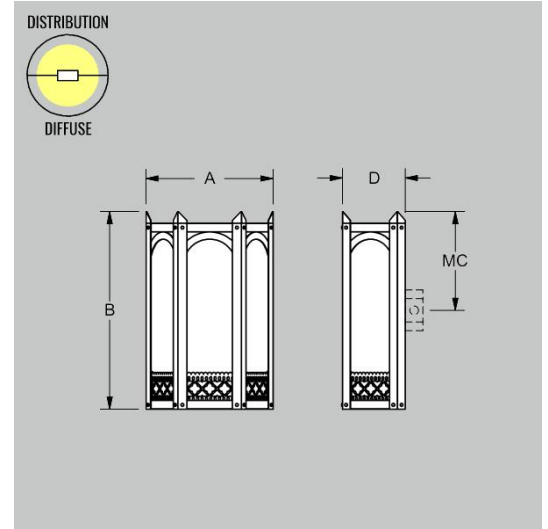

Other Options:

REM Remote Emergency Power Supply

Notes:

- Custom sizes and finishes available upon request.
- Camman reserves the right to make design changes without prior notice.
- Mounting is to a 4 inch octagonal junction box.
- Photometric information is available at cammanlighting.com