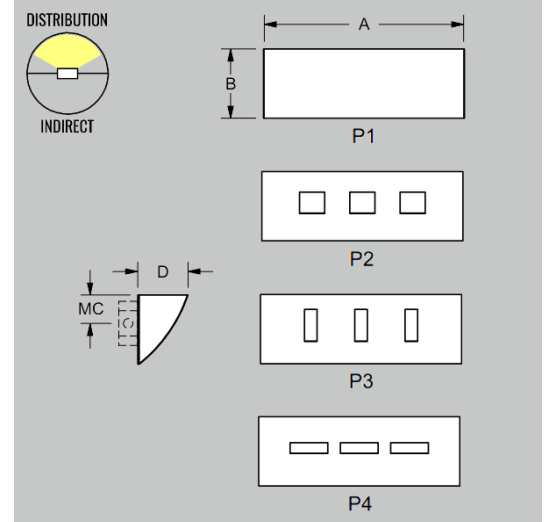

Notes:

- Custom sizes and finishes available upon request.
- Camman reserves the right to make design changes without prior notice.
- Mounting is to a 4 inch octagonal junction box.
- Photometric information is available at cammanlighting.com