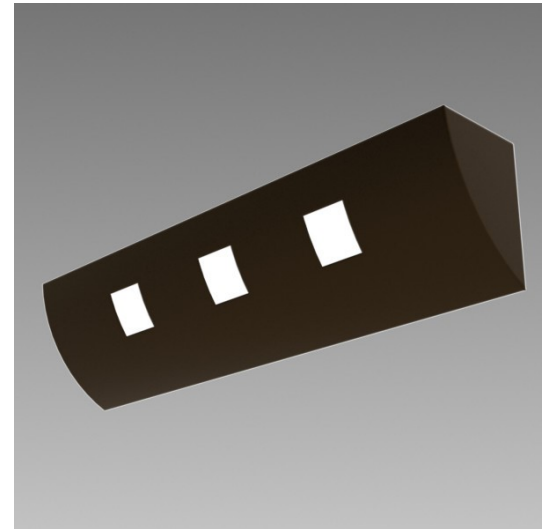

Other Options:

REM	Remote Emergency Power Supply	MAL	Matte Finish on Alabaster Acrylic

Notes:

- Custom sizes and finishes available upon request.
- Camman reserves the right to make design changes without prior notice.
- Mounting is to a 4 inch octagonal junction box.
- Photometric information is available at cammanlighting.com