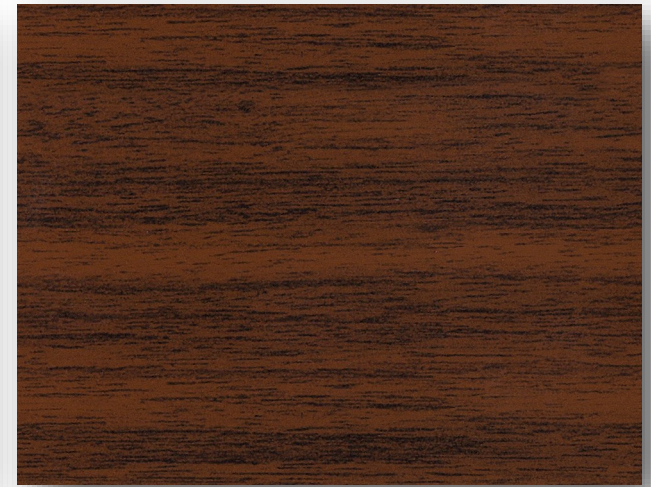

LO Light Oak

MO Medium Oak

DO Dark Oak

- Real oak, stained to bring out the beauty of the natural woodgrain
- A clear topcoat to protect and enhance the finish
- Available on 702 (Windsor) and 705 (Rutland) series church fixtures