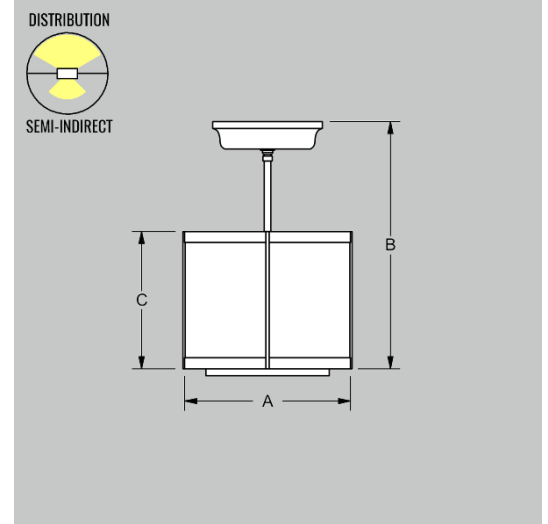

Fixture Number				
Project Title		Type		Qty
Comments				

C710 | Cassia

- White Acrylic Cylinder Diffuser & Bottom Lens
- Top & Bottom Metal Pans
- Vertical Bars
- Center Stem to 45° Swivel Canopy
- Chain Hung Option Available

Dimensions and Lamping:

C710-8 12" A x 16" B x 8" C Weight: 6 lbs.
LN LED: Nominal 15W, 1200 Delivered Lumens

C710-10 14" A x 18" B x 10" C Weight: 8 lbs.
LN LED: Nominal 15W, 1300 Delivered Lumens

LED Color Temperature:

Other Options:

REM Remote Emergency Power Supply

Notes:

- Custom sizes and finishes available upon request.
- Camman reserves the right to make design changes without prior notice.
- Mounting is to a 4 inch octagonal junction box.
- Photometric information is available at cammanlighting.com