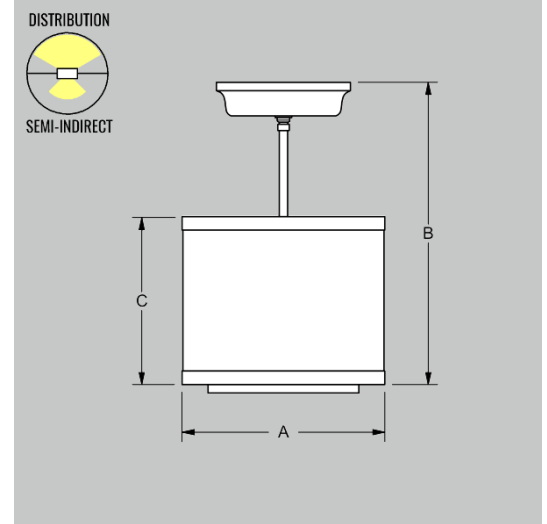

Dimensions and Lamping:

C750-8 10" A x 16" B x 8" C Weight: 6 lbs.
LN LED: Nominal 15W, 1250 Delivered Lumens

C750-10 12" A x 18" B x 10" C Weight: 8 lbs.
LN LED: Nominal 15W, 1350 Delivered Lumens

LED Color Temperature:

Other Options:

REM Remote Emergency Power Supply

Notes:

- Custom sizes and finishes available upon request.
- Camman reserves the right to make design changes without prior notice.
- Mounting is to a 4 inch octagonal junction box.
- Photometric information is available at cammanlighting.com