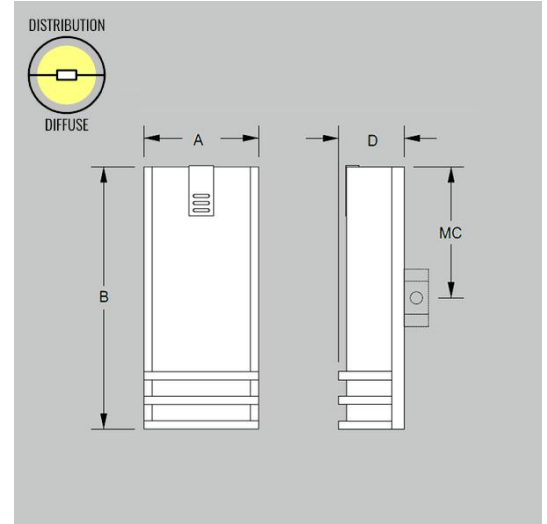

Other Options:

REM Remote Emergency Power Supply

Notes:

- Custom sizes and finishes available upon request.
- Camman reserves the right to make design changes without prior notice.
- Mounting is to a 4 inch octagonal junction box.
- Photometric information is available at cammanlighting.com