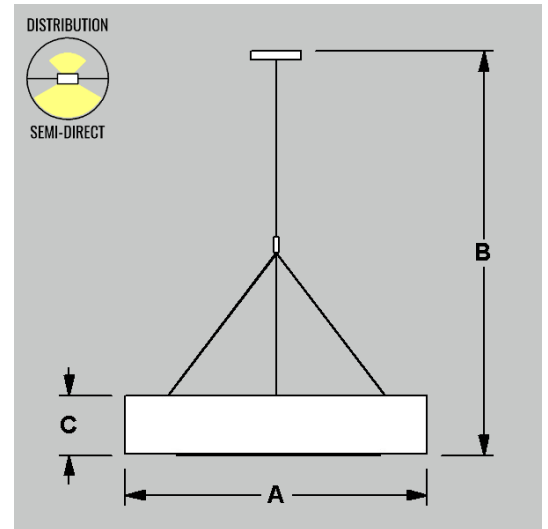

Other Options:

OAH	Overall Height (Specify in Comments)	REM	Remote Emergency Power Supply
------------	--------------------------------------	------------	-------------------------------

Notes:

- Custom sizes and finishes available upon request.
- Camman reserves the right to make design changes without prior notice.
- Mounting is to a 4 inch octagonal junction box.
- Photometric information is available at cammanlighting.com