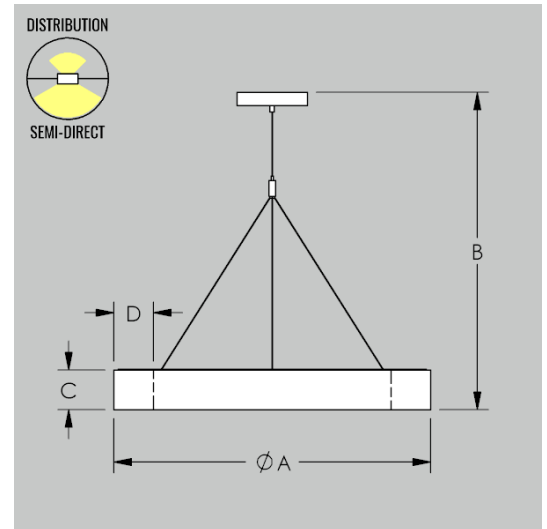

Notes:

- Custom sizes and finishes available upon request.
- Camman reserves the right to make design changes without prior notice.
- Mounting is to a 4 inch octagonal junction box.
- Photometric information is available at cammanlighting.com. Overlay options affect lumen output and distribution; overlay versions of IES files are included.