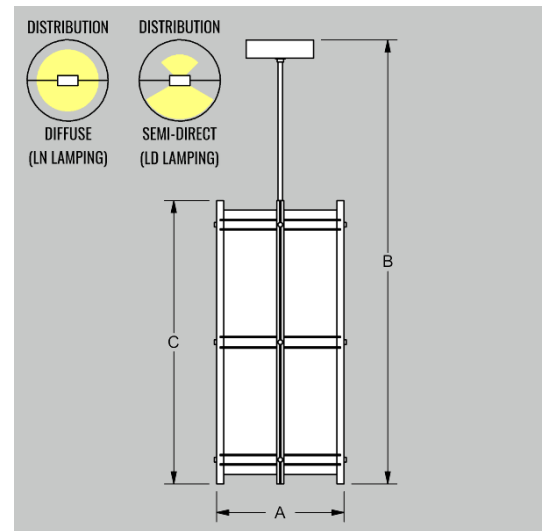

### Hanging Options:

**ST** Stem

### Other Options:

<b>OAH</b> Overall Height (Specify in Comments)	<b>REM</b> Remote Emergency Power Supply (24" Size)
<b>2C</b> 2-Circuit Wiring	<b>IEM</b> Integral Emergency Power Supply (30" & 36" Sizes)