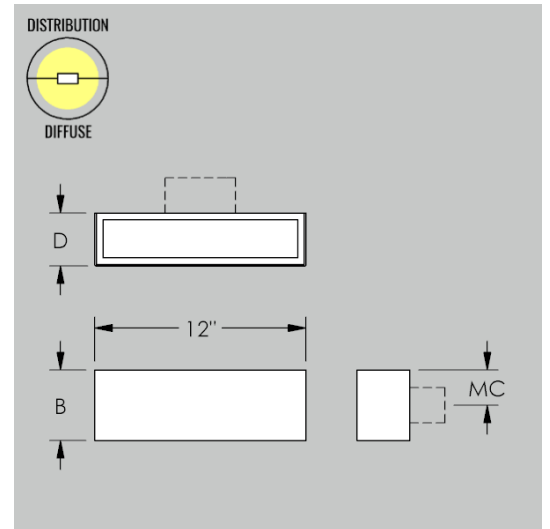

Other Options:

REM Remote Emergency Power Supply

Notes:

- Custom sizes and finishes available upon request.
- Camman reserves the right to make design changes without prior notice.
- Mounting is to a 2 x 4 inch rectangular junction box.
- Photometric information is available at cammanlighting.com.