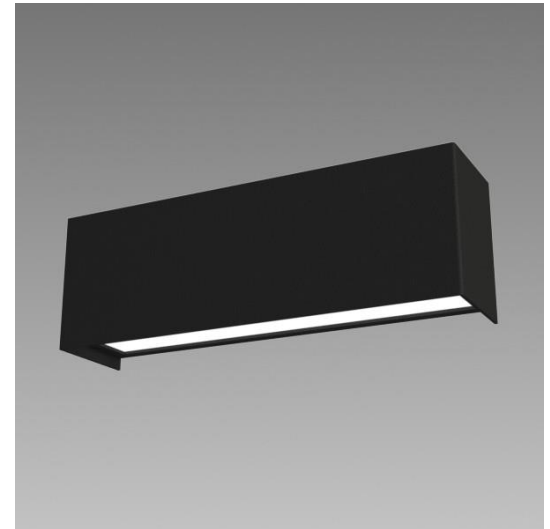

Fixture Number				
Project Title		Type		Qty
Comments				

W310 | Ryer

- Metal Body
- Recessed Matte White Acrylic Top & Bottom Lens
- ADA
- Overlay Options

Dimensions and Lamping:

W310-8	8" A x 4" B x 3" D x 2" MC LN LED: Nominal 10W, 1000 Delivered Lumens	Weight: 4 lbs.
W310-12	12" A x 4" B x 3" D x 2" MC LN LED: Nominal 15W, 1500 Delivered Lumens	Weight: 6 lbs.
W310-18	18" A x 4" B x 3" D x 2" MC LN LED: Nominal 25W, 2250 Delivered Lumens	Weight: 9 lbs.
W310-24	24" A x 4" B x 3" D x 2" MC LN LED: Nominal 30W, 3000 Delivered Lumens	Weight: 12 lbs.

Other Options:

REM Remote Emergency Power Supply

Notes:

- Custom sizes and finishes available upon request.
- Camman reserves the right to make design changes without prior notice.
- Mounting is to a 2 x 4 inch rectangular junction box.
- Photometric information is available at cammanlighting.com.