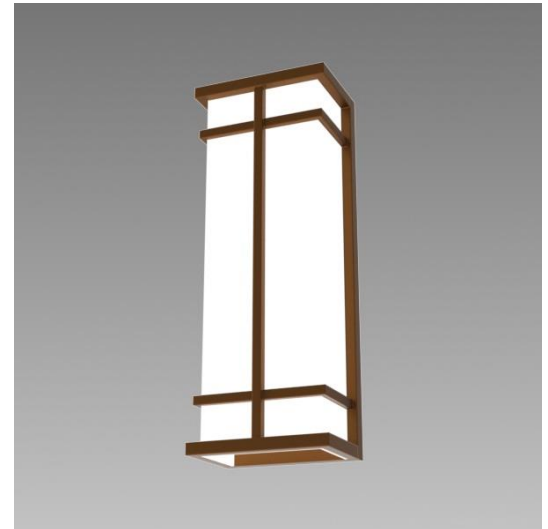

Other Options:

REM Remote Emergency Power Supply

Notes:

- Custom sizes and finishes available upon request.
- Camman reserves the right to make design changes without prior notice.
- Mounting is to a 4 inch octagonal junction box.
- Photometric information is available at cammanlighting.com