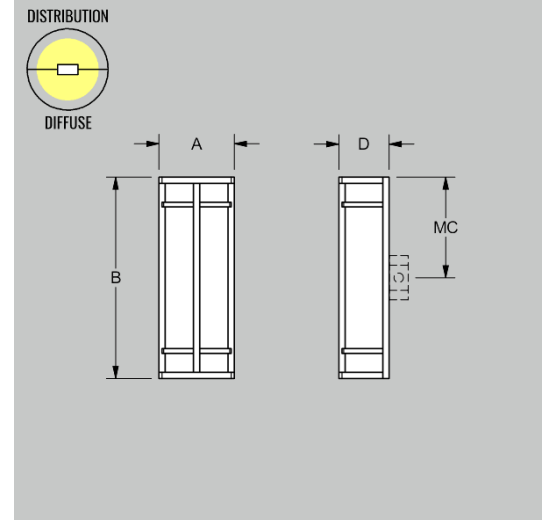

Other Options:

REM Remote Emergency Power Supply

Notes:

- Custom sizes and finishes available upon request.
- Camman reserves the right to make design changes without prior notice.
- Mounting is to a 4 inch octagonal junction box.
- Photometric information is available at cammanlighting.com